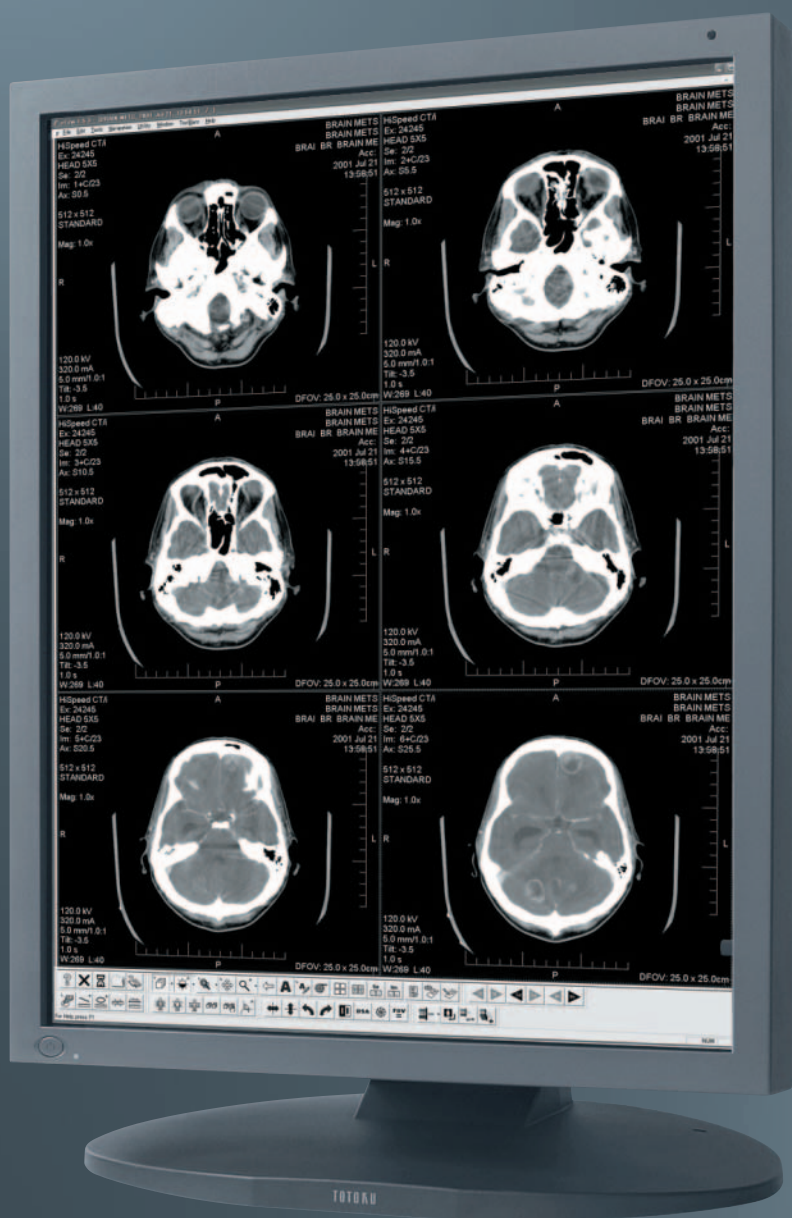

TOTOKU

2 Megapixel
21.3" Monochrome Display

ME251i

ME251i / C (clear base), ME251i / B (blue base)

High-luminance, long life model with easy evaluation of DICOM GSDF conformance.

Combined with a viewer, simultaneous display of 1024 shades of gray in compliant with DICOM GSDF is possible. The color/monochrome conversion function converts color images into crisp and clear monochrome images.

Higher Image Quality
& Total Management

2

Megapixel
Monochrome Display

21.3"

Digital Input

High luminance 1800cd/m²

Contrast 700:1

Calibration function

10-bit display

Color/Monochrome Conversion

OSD

LED Indicator

Protective filter

Multi function Stand